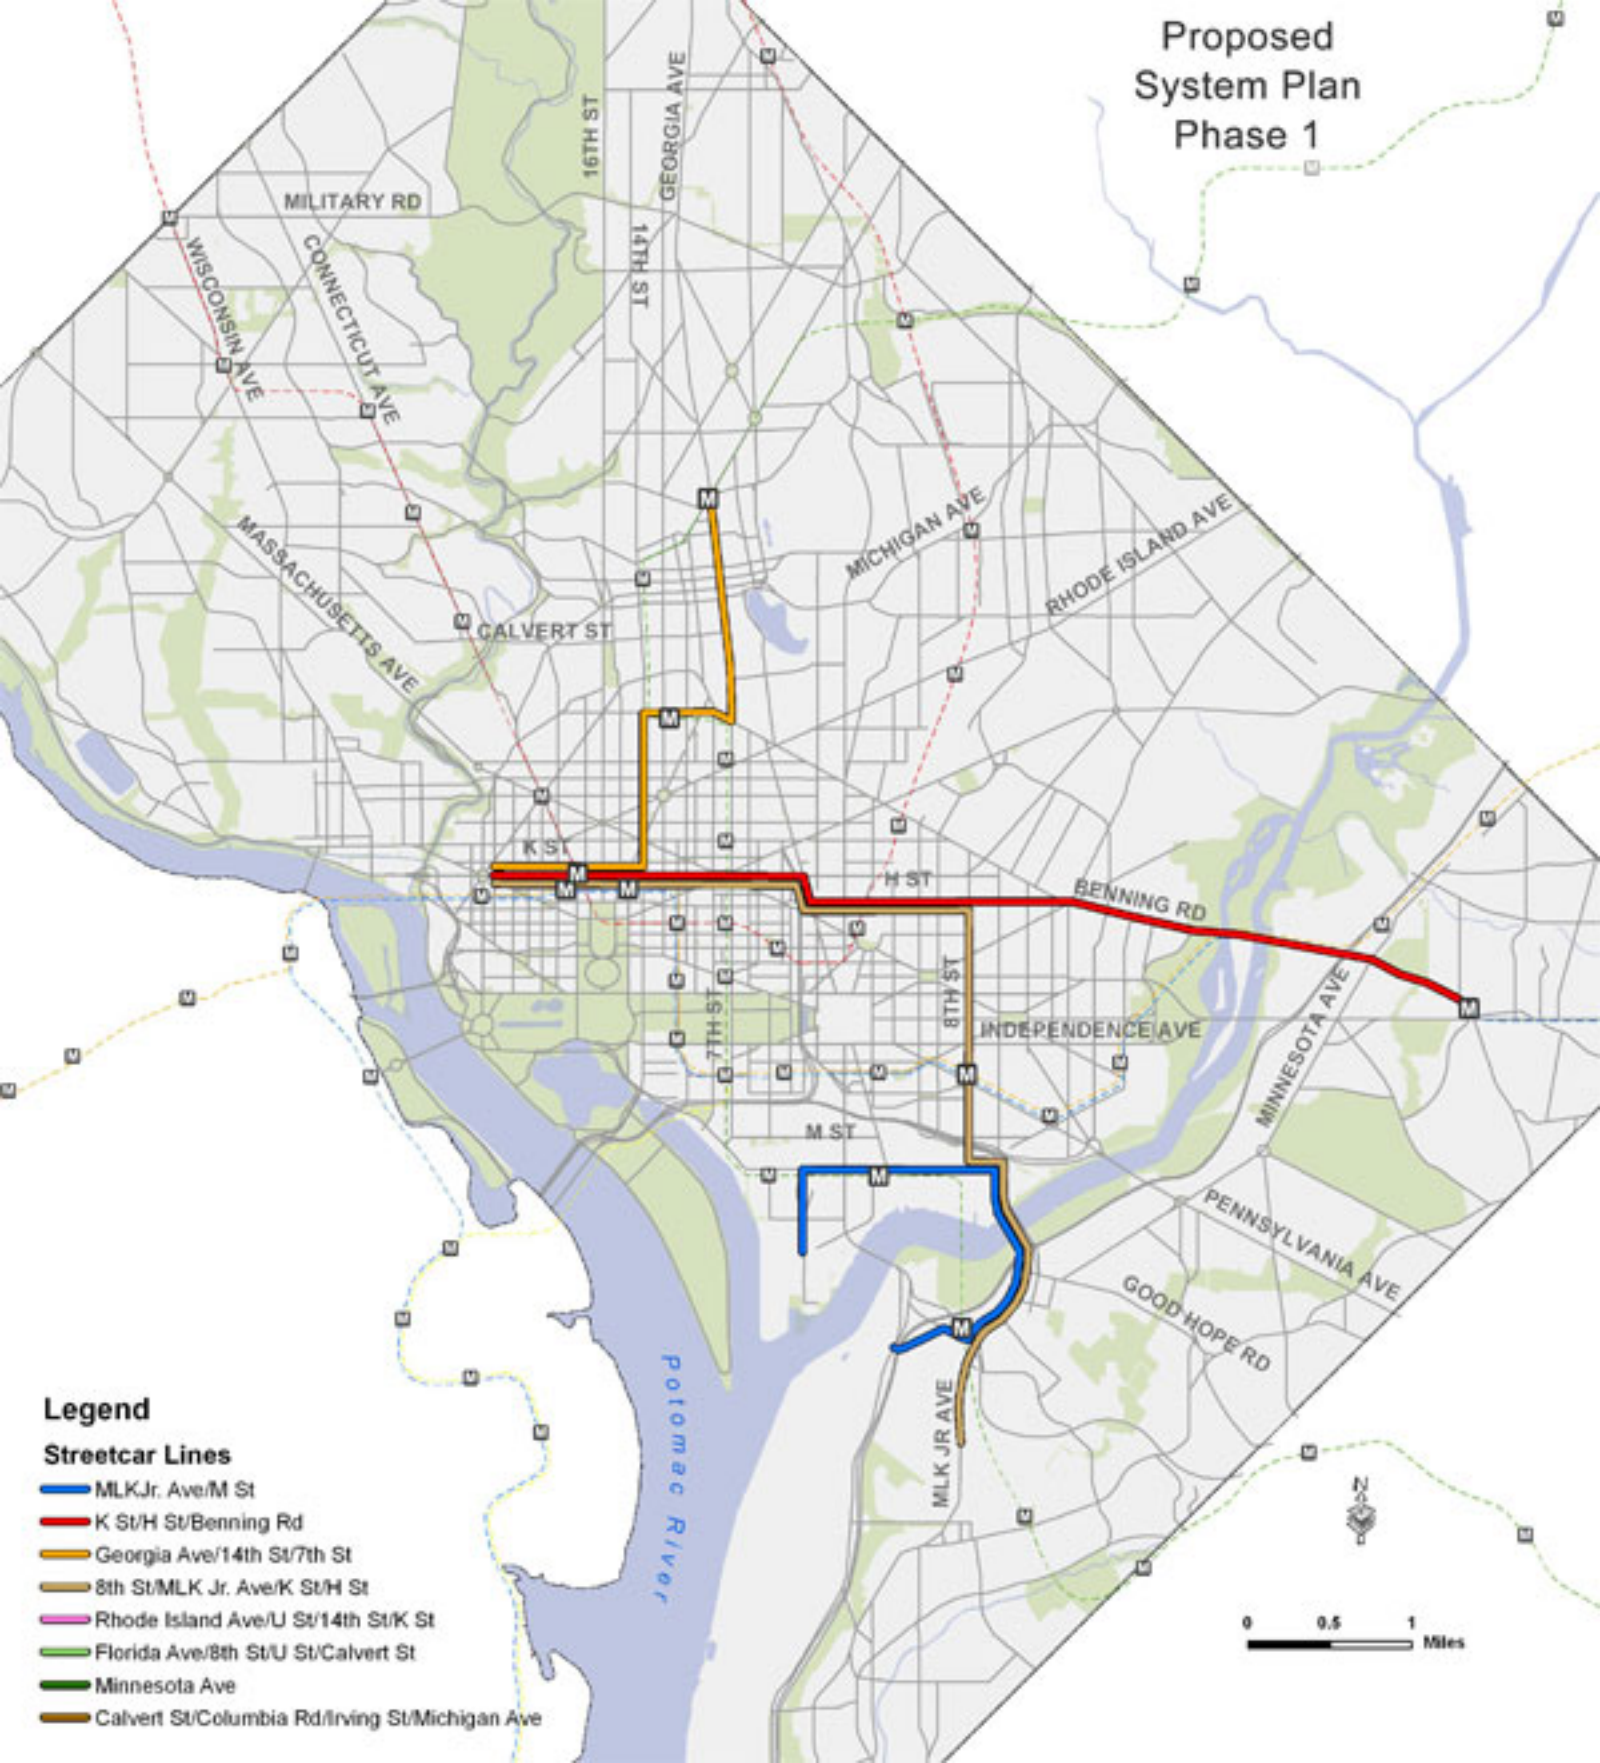

Proposed System Plan Phase 1

Legend

Streetcar Lines

- MLK Jr. Ave/M St
- K St/H St/Benning Rd
- Georgia Ave/14th St/7th St
- 8th St/MLK Jr. Ave/K St/H St
- Rhode Island Ave/U St/14th St/K St
- Florida Ave/8th St/U St/Calvert St
- Minnesota Ave
- Calvert St/Columbia Rd/Irving St/Michigan Ave

Proposed System Plan Phase 2

Legend

Streetcar Lines

- MLK Jr. Ave/M St
- K St/H St/Benning Rd
- Georgia Ave/14th St/7th St
- 8th St/MLK Jr. Ave/K St/H St
- Rhode Island Ave/U St/14th St/K St
- Florida Ave/8th St/U St/Calvert St
- Minnesota Ave
- Calvert St/Columbia Rd/Irving St/Michigan Ave

Proposed System Plan Phase 3

Legend

Streetcar Lines

- █ MLK Jr. Ave/M St
- █ K St/H St/Benning Rd
- █ Georgia Ave/14th St/7th St
- █ 8th St/MLK Jr. Ave/K St/H St
- █ Rhode Island Ave/U St/14th St/K St
- █ Florida Ave/8th St/U St/Calvert St
- █ Minnesota Ave
- █ Calvert St/Columbia Rd/Irving St/Michigan Ave