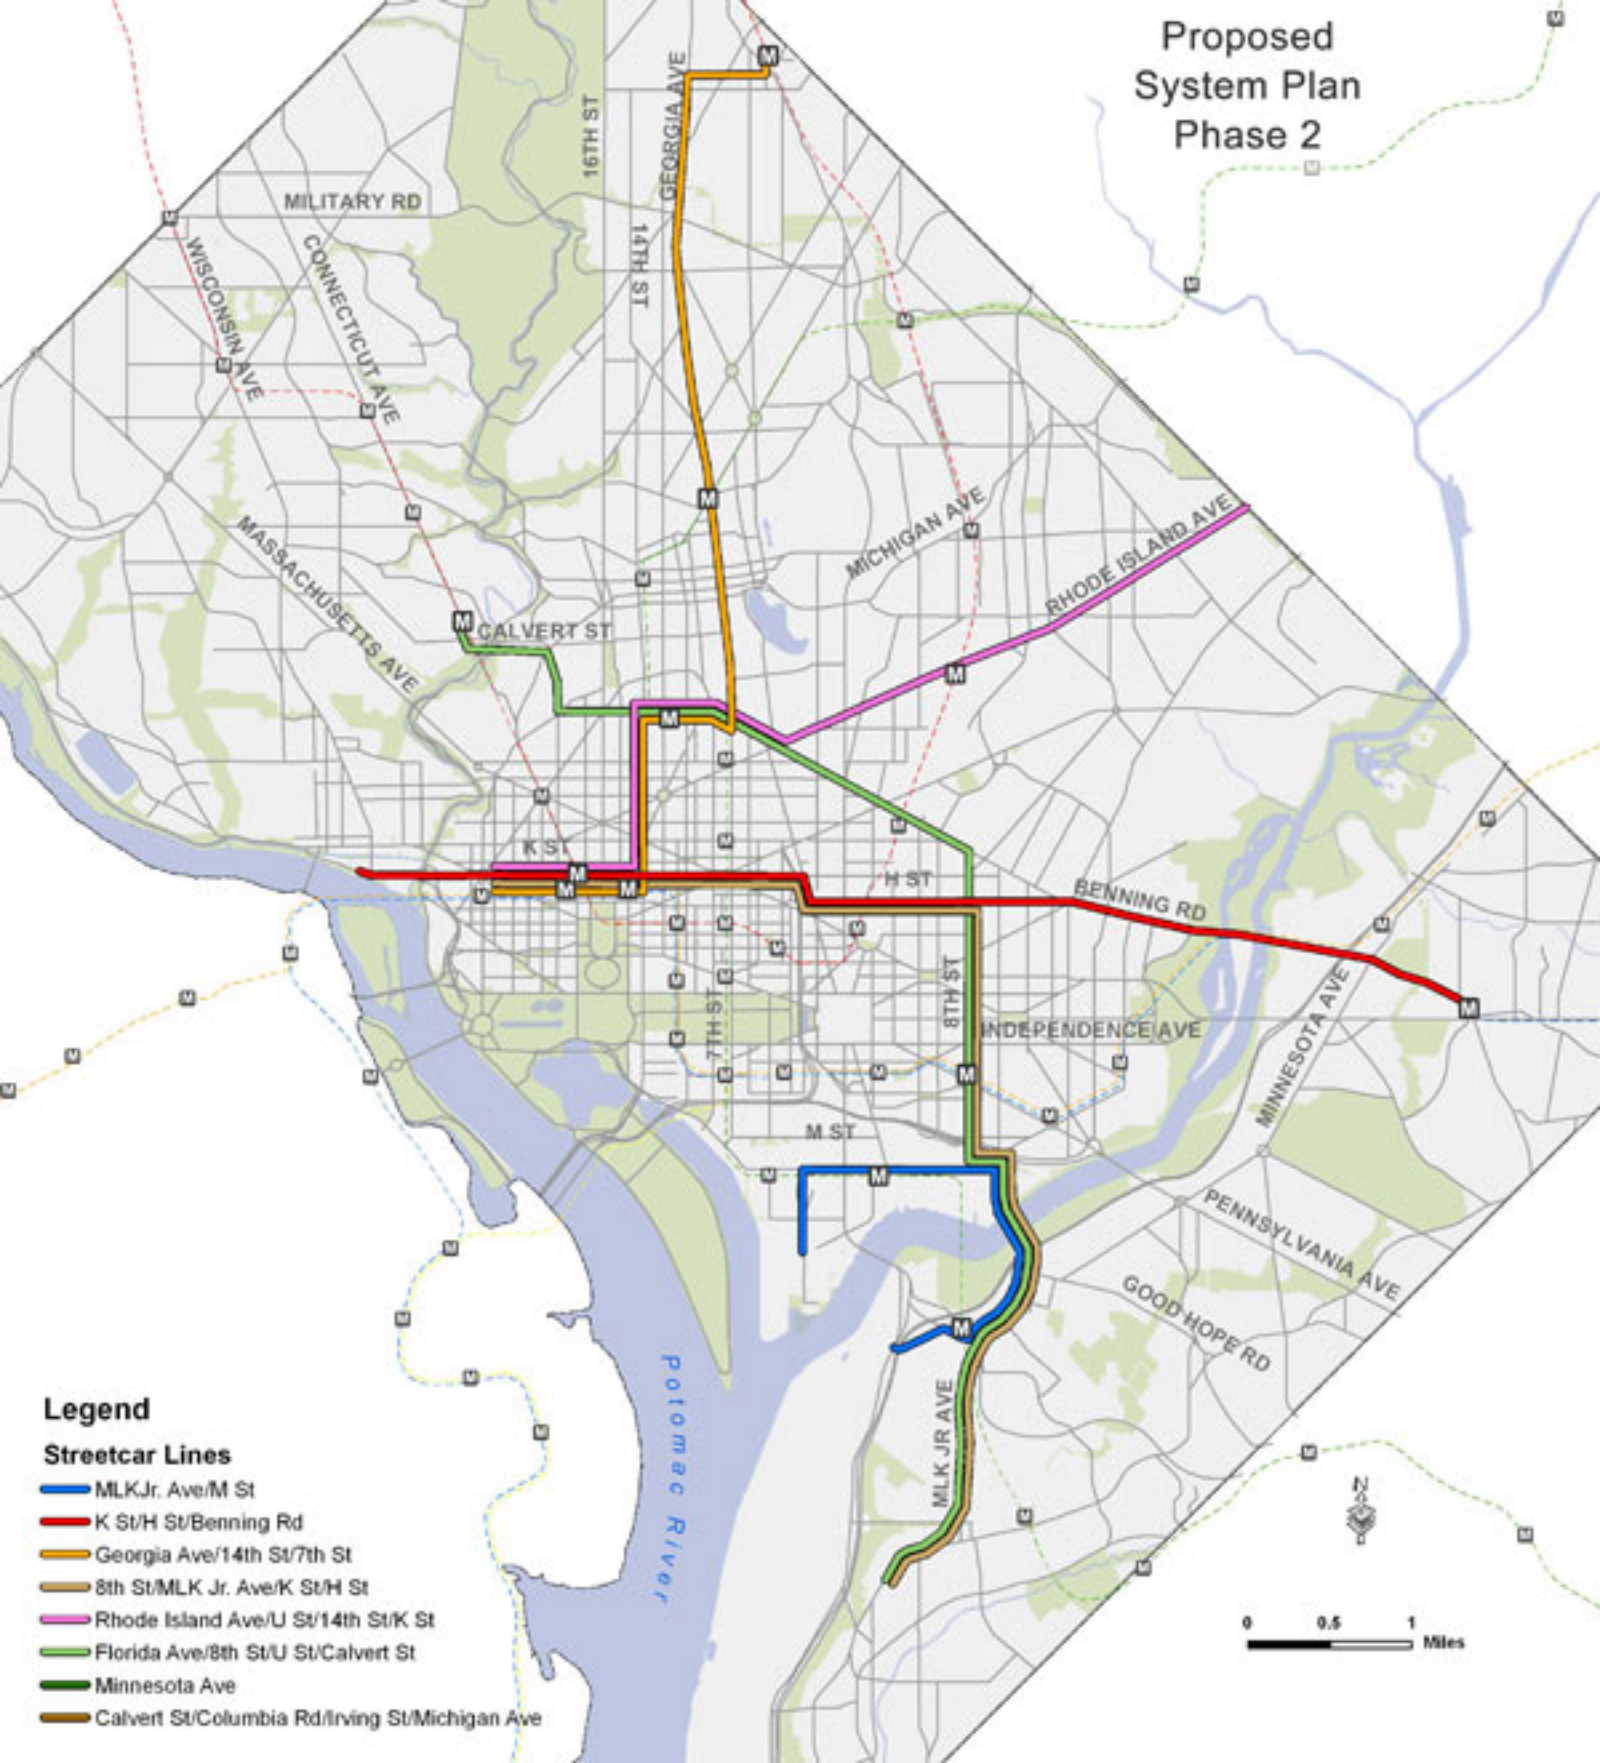

Proposed System Plan Phase 1

Legend

Streetcar Lines

- MLK Jr. Ave/M St
- K St/H St/Benning Rd
- Georgia Ave/14th St/7th St
- 8th St/MLK Jr. Ave/K St/H St
- Rhode Island Ave/U St/14th St/K St
- Florida Ave/8th St/U St/Calvert St
- Minnesota Ave
- Calvert St/Columbia Rd/Irving St/Michigan Ave

Proposed System Plan Phase 2

Legend

Streetcar Lines

- MLK Jr. Ave/M St
- K St/H St/Benning Rd
- Georgia Ave/14th St/7th St
- 8th St/MLK Jr. Ave/K St/H St
- Rhode Island Ave/U St/14th St/K St
- Florida Ave/8th St/U St/Calvert St
- Minnesota Ave
- Calvert St/Columbia Rd/Irving St/Michigan Ave

Proposed System Plan Phase 3

Legend

Streetcar Lines

- █ MLK Jr. Ave/M St
- █ K St/H St/Benning Rd
- █ Georgia Ave/14th St/7th St
- █ 8th St/MLK Jr. Ave/K St/H St
- █ Rhode Island Ave/U St/14th St/K St
- █ Florida Ave/8th St/U St/Calvert St
- █ Minnesota Ave
- █ Calvert St/Columbia Rd/Irving St/Michigan Ave