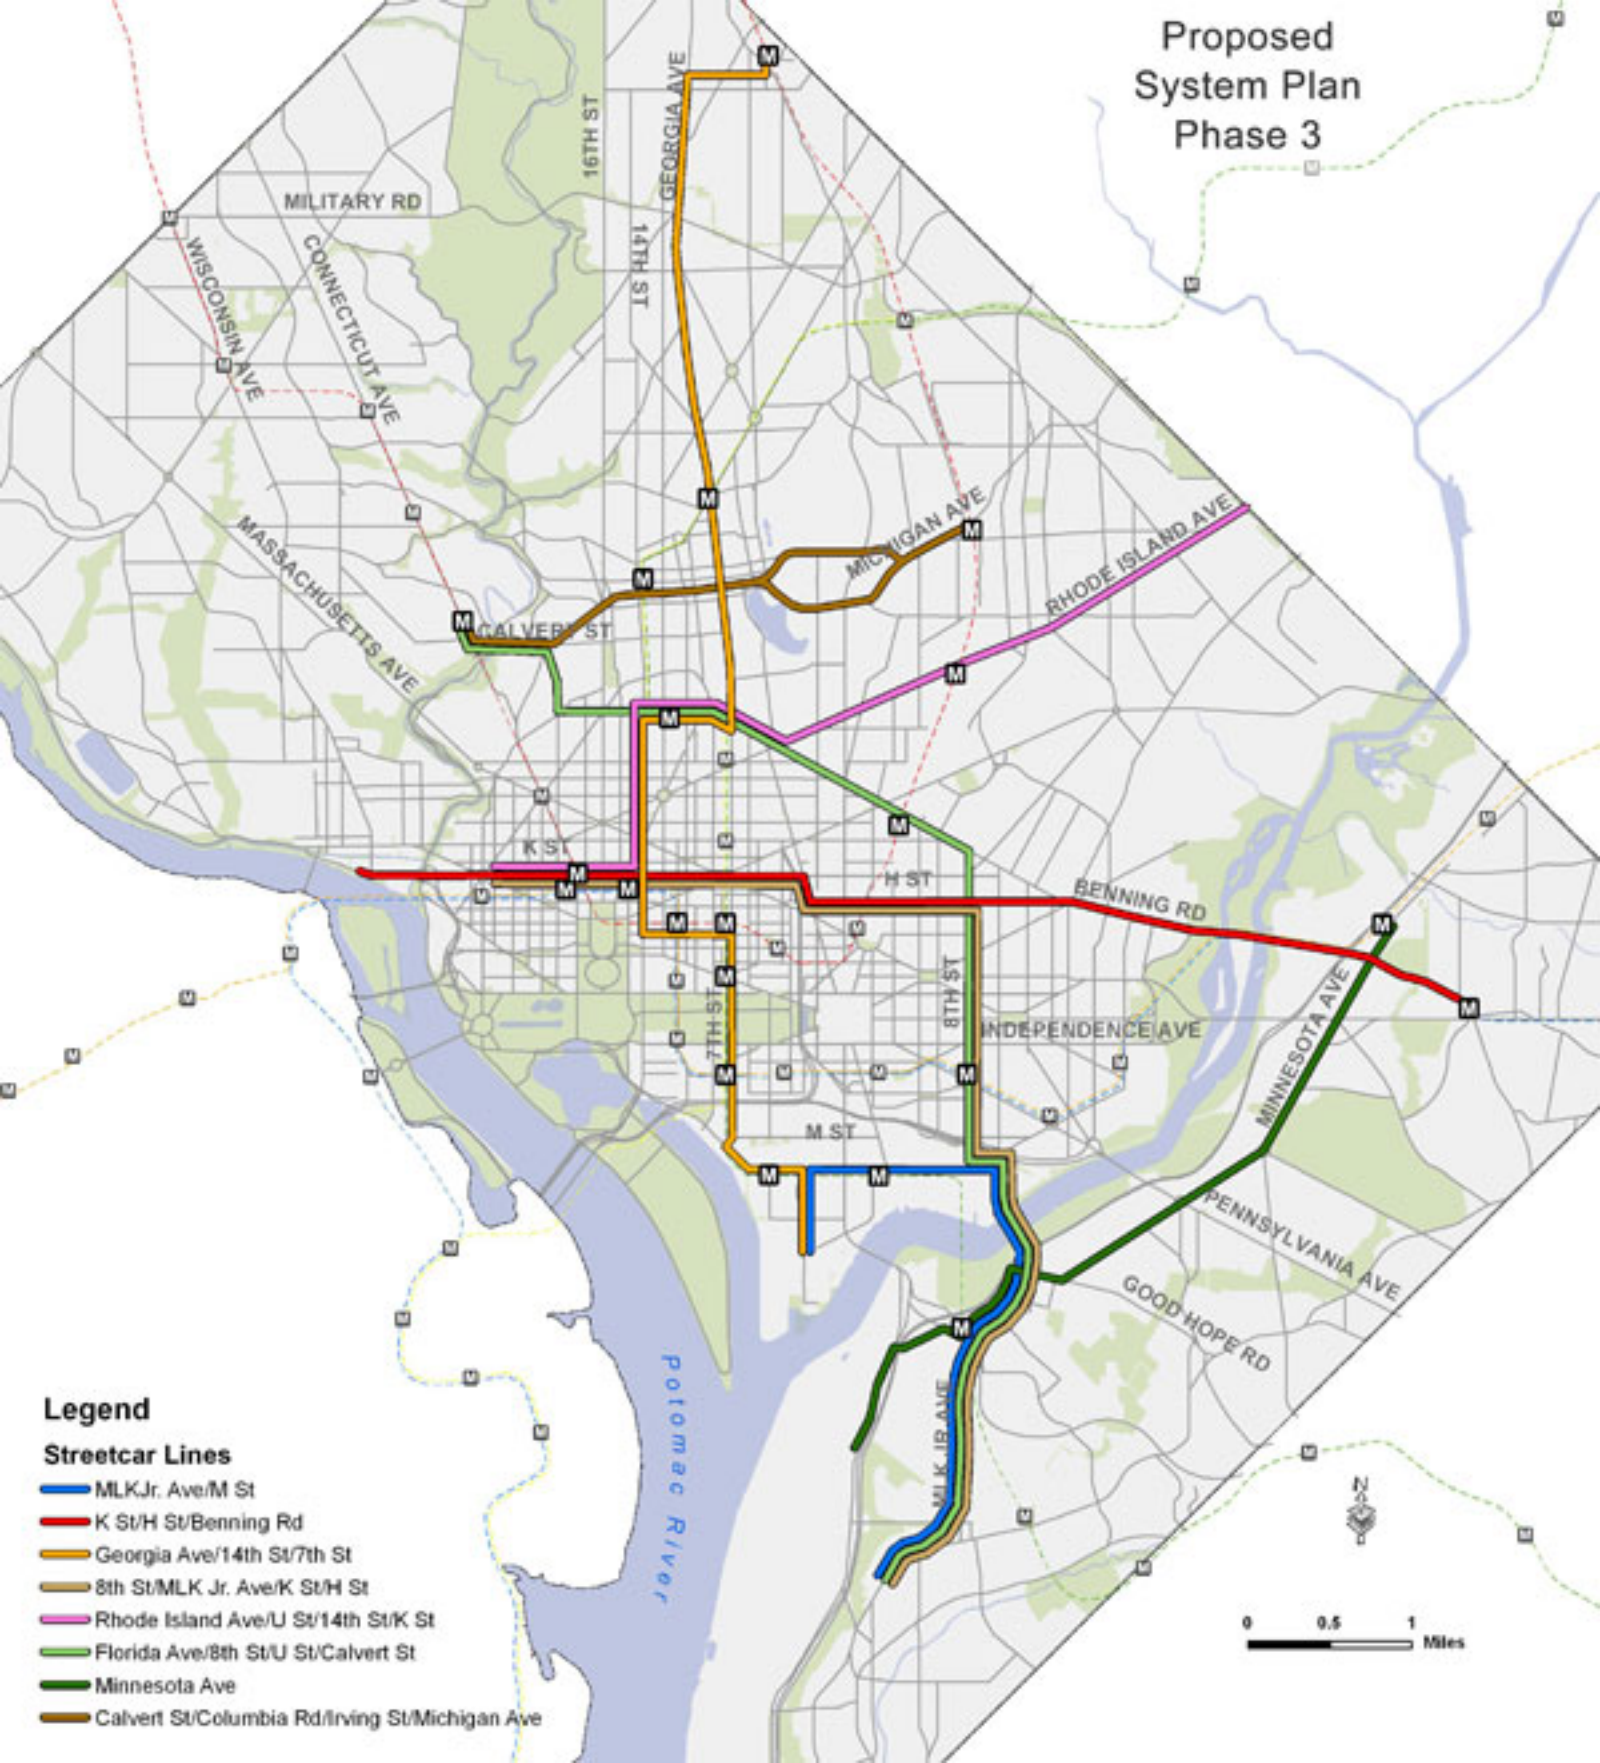

Proposed System Plan Phase 1

Legend

Streetcar Lines

- MLK Jr. Ave/M St
- K St/H St/Benning Rd
- Georgia Ave/14th St/7th St
- 8th St/MLK Jr. Ave/K St/H St
- Rhode Island Ave/U St/14th St/K St
- Florida Ave/8th St/U St/Calvert St
- Minnesota Ave
- Calvert St/Columbia Rd/Irving St/Michigan Ave

Proposed System Plan Phase 2

Legend

Streetcar Lines

- MLK Jr. Ave/M St
- K St/H St/Benning Rd
- Georgia Ave/14th St/7th St
- 8th St/MLK Jr. Ave/K St/H St
- Rhode Island Ave/U St/14th St/K St
- Florida Ave/8th St/U St/Calvert St
- Minnesota Ave
- Calvert St/Columbia Rd/Irving St/Michigan Ave

Proposed System Plan Phase 3

Legend

Streetcar Lines

- █ MLK Jr. Ave/M St
- █ K St/H St/Benning Rd
- █ Georgia Ave/14th St/7th St
- █ 8th St/MLK Jr. Ave/K St/H St
- █ Rhode Island Ave/U St/14th St/K St
- █ Florida Ave/8th St/U St/Calvert St
- █ Minnesota Ave
- █ Calvert St/Columbia Rd/Irving St/Michigan Ave